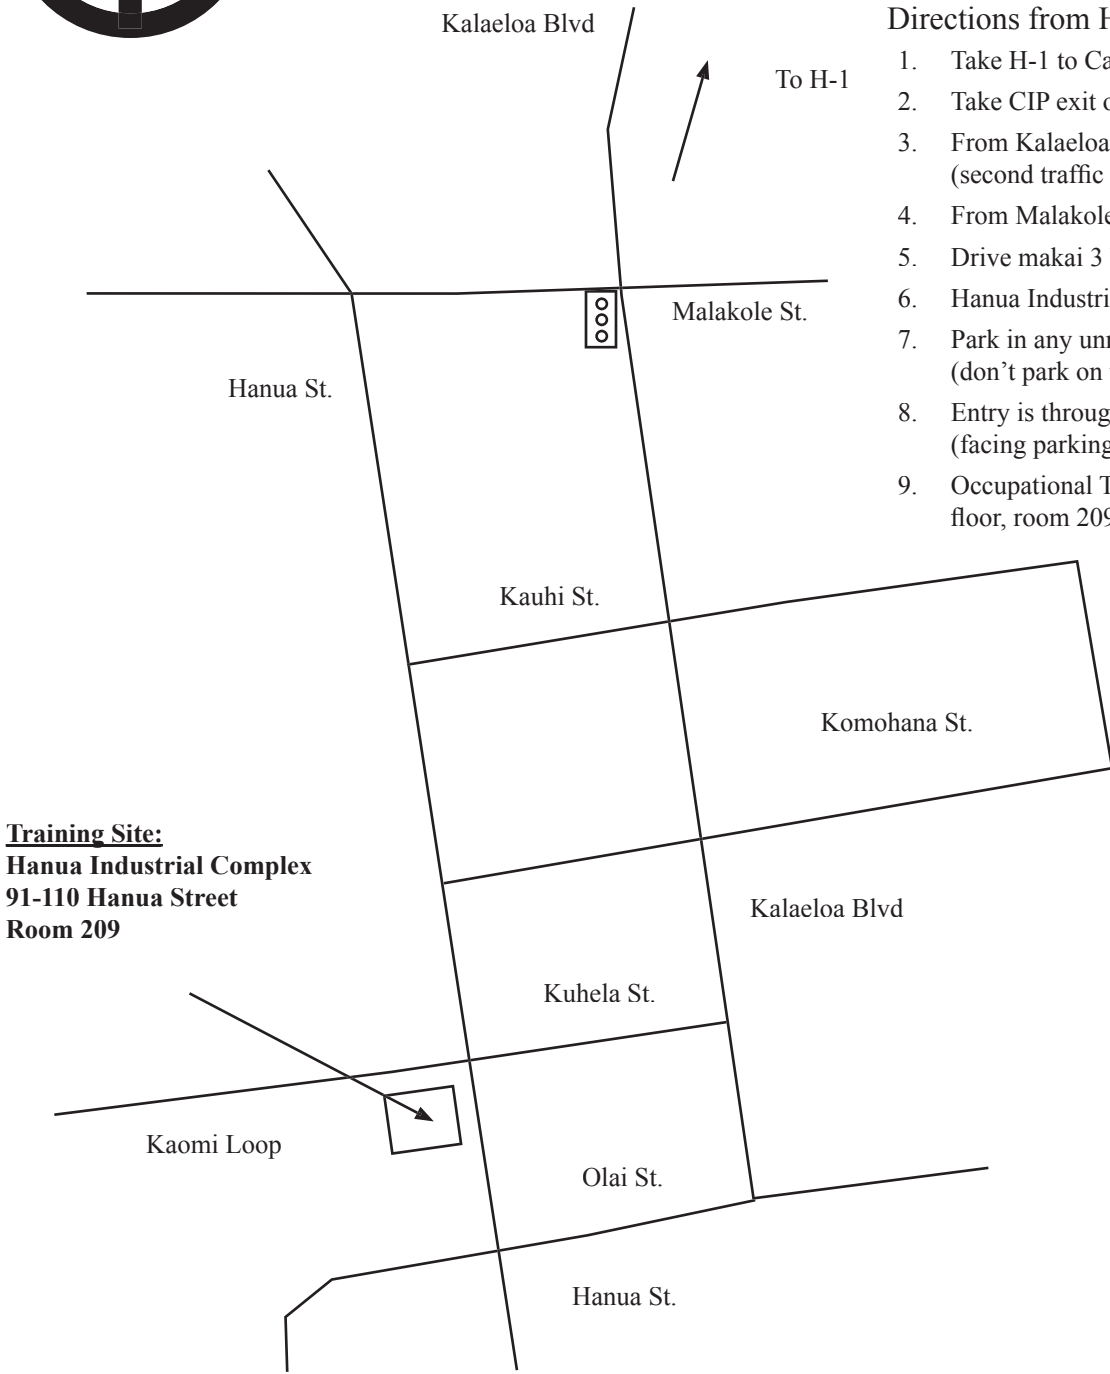

OCCUPATIONAL TRAINING, INC.

Training Site Location - Directional Map

Directions from Honolulu/Ewa:

1. Take H-1 to Campbell Industrial Park (CIP);
2. Take CIP exit onto Kalaeloa Boulevard;
3. From Kalaeloa, turn right onto Malakole St. (second traffic signal)
4. From Malakole take first left onto Hanua St.;
5. Drive makai 3 blocks just past Kuhela St.;
6. Hanua Industrial Complex will be on the right.
7. Park in any unreserved stall (don't park on the street).
8. Entry is through the glass door (facing parking lot).
9. Occupational Training is located on the second floor, room 209.