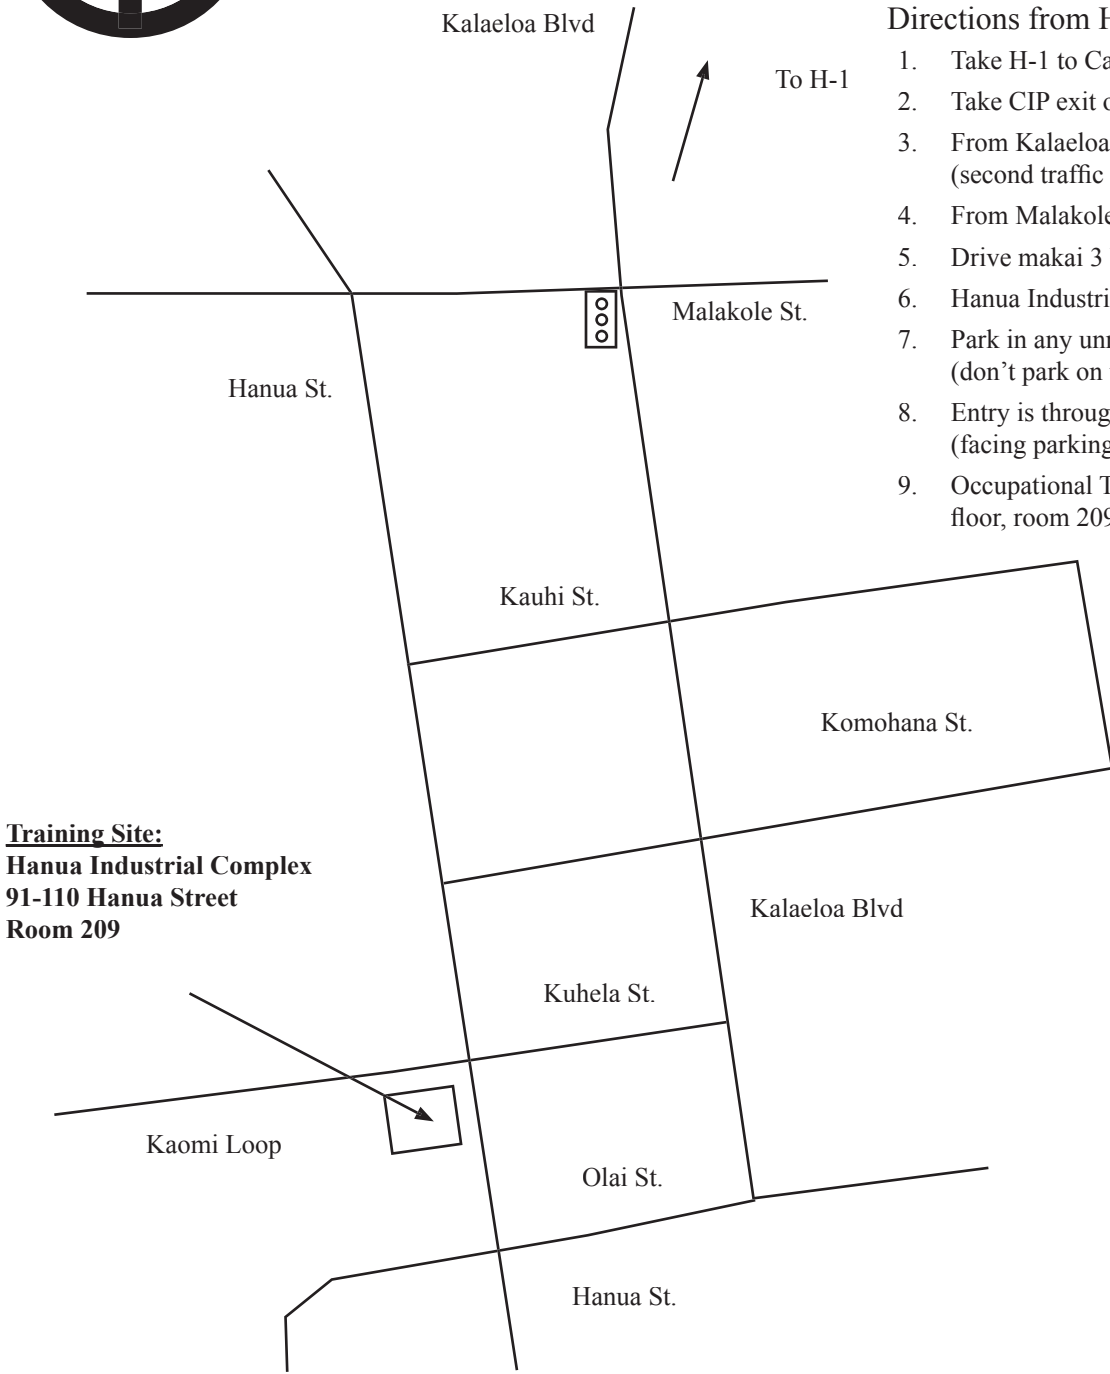

OCCUPATIONAL TRAINING, INC.

Training Site Location - Directional Map

Directions from Honolulu/Ewa:

1. Take H-1 to Campbell Industrial Park (CIP);
2. Take CIP exit onto Kalaeloa Boulevard;
3. From Kalaeloa, turn right onto Malakole St. (second traffic signal)
4. From Malakole take first left onto Hanua St.;
5. Drive makai 3 blocks just past Kuhela St.;
6. Hanua Industrial Complex will be on the right.
7. Park in any unreserved stall (don't park on the street).
8. Entry is through the glass door (facing parking lot).
9. Occupational Training is located on the second floor, room 209.